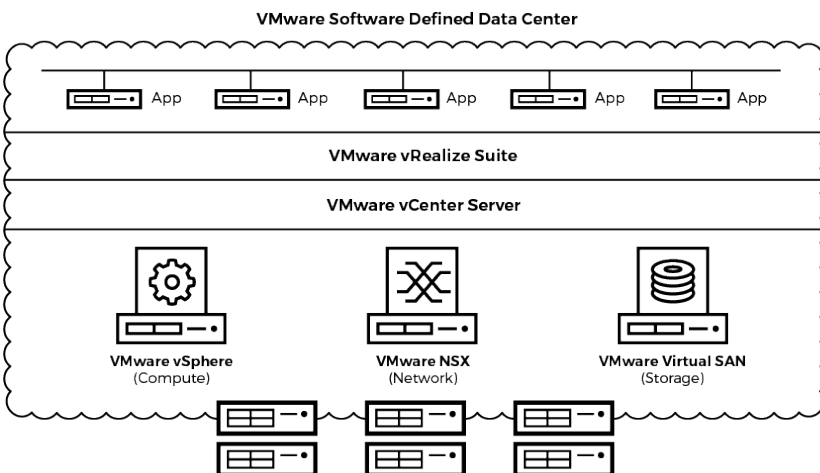

EXPERTISE

Managed by Rackspace, Powered by VMware:

- Hundreds of VMware Certified Professionals (VCPs) on staff with broad experience, including NSX, vSAN and VROps
- 10+ years of VMware expertise and experience gained from operating one of the world's largest VMware vSphere footprints: 57,000 virtual machines and 10,000 hypervisors
- One of VMware's largest service providers with VMware-validated full SDDC architectures
- 2015 VMware Partner Innovation Award Winner

SERVICE

We deliver **Fanatical Support**® for the world's leading clouds – it's the specialized expertise and 24x7x365, results-obsessed customer service that's been a part of our DNA since 1999. Rackspace Private Cloud supports our objective to provide the best service for the world's leading technologies, offering:

- Hundreds of VMware-certified professionals available 24x7x365
- Customized delivery focused on business outcomes and IT transformation
- A 100% Network Uptime Guarantee

REFERENCE ARCHITECTURE

In a VMware Software-Defined Data Center, all major infrastructure components are virtualized.

Rackspace Private Cloud powered by VMware

CONTACT US

1-844-858-4874
www.rackspace.com/vmware